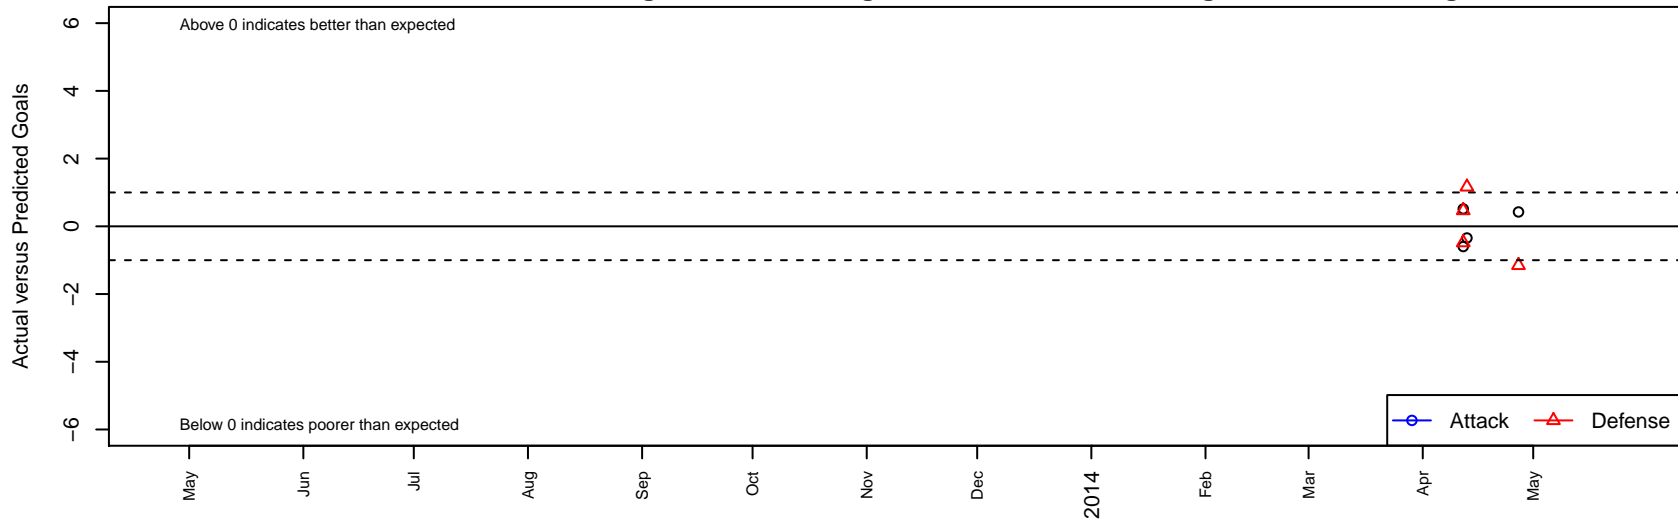

Spokane Foxes Select G99

Spokane Foxes FC
 Spokane, WA
 G99 total strength=735
 attack=0.92 defense=0.69
 alt names used:
 SPOKANE FOXES FC 99 SELECT (WA)

Venues played:
 WA Cup GU14 Gold/Silver U14
 WA Cup GU14 Bronze U14

Spokane Foxes Select G99
 Dots are actual minus expected GF (blue circles) and GA (red triangles).
 Blue line is smoothed change in attack strength. Red is smoothed change in defense strength.

	date	home		away		venue	pred.home	pred.away
16897	2014-04-27	Spokane Foxes Select G99	1	NW United MacKay G99	4	WA Cup GU14 Bronze U14	0.58	2.85
16755	2014-04-13	Spokane Foxes Select G99	0	CWSA Navy G99	5	WA Cup GU14 Gold/Silver U14	0.34	6.16
16718	2014-04-12	ASE Royal Ambush G99	4	Spokane Foxes Select G99	1	WA Cup GU14 Gold/Silver U14	3.52	0.49
16722	2014-04-12	CWSA Grey G99	1	Spokane Foxes Select G99	1	WA Cup GU14 Gold/Silver U14	1.47	1.60